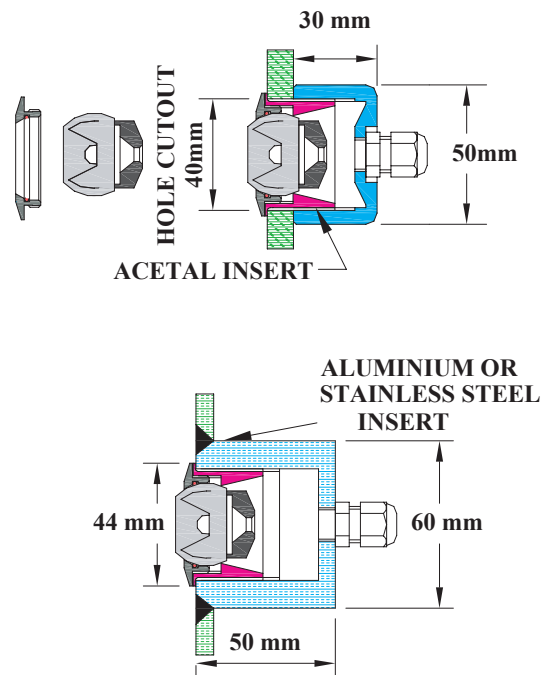

For additional information please visit our web site